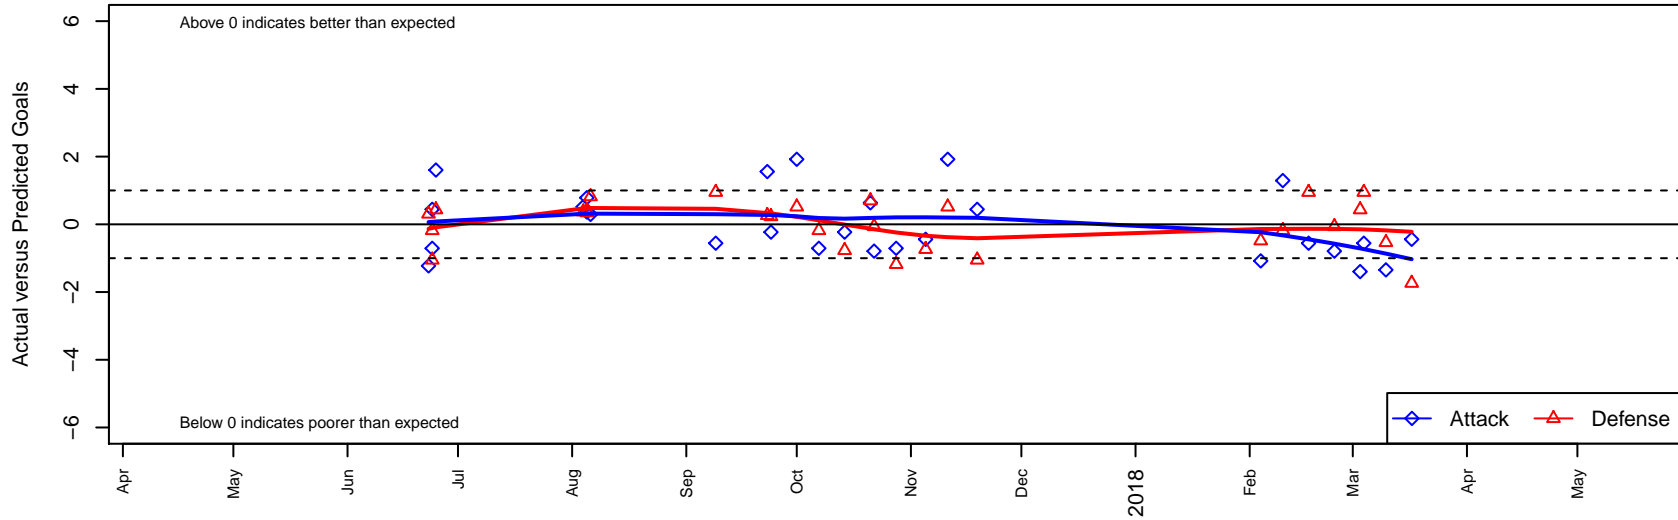

Washington Timbers Red 1 G05

Washington Timbers
 Vancouver, WA
 G05 total strength=1129
 attack=1.97 defense=4.98
 fall league = PTT G05 Premier Red
 spr league = Spr OYS G05 Premier Red

alt names used:
 WA Timbers 05G Red 1
 WASHINGTON TIMBERS FC 05G RED 1
 WTFC G05 Red 1
 WA Timbers 05G Red 1

Venues played:
 2017 Clash At the Border Super
 2017 Mt Hood Challenge U13 Premier
 2017 PTT G05 Premier Red
 2017 Spr OYS G05 Premier Red

Washington Timbers Red 1 G05
 Dots are actual minus expected GF (blue circles) and GA (red triangles).
 Blue line is smoothed change in attack strength. Red is smoothed change in defense strength.

**attack and defense variance (black dot)
relative to other teams
and top 10 in region**

**attack and defense rating
relative to others at age
and all opponents in last 13 months**

Performance relative to 13 month average