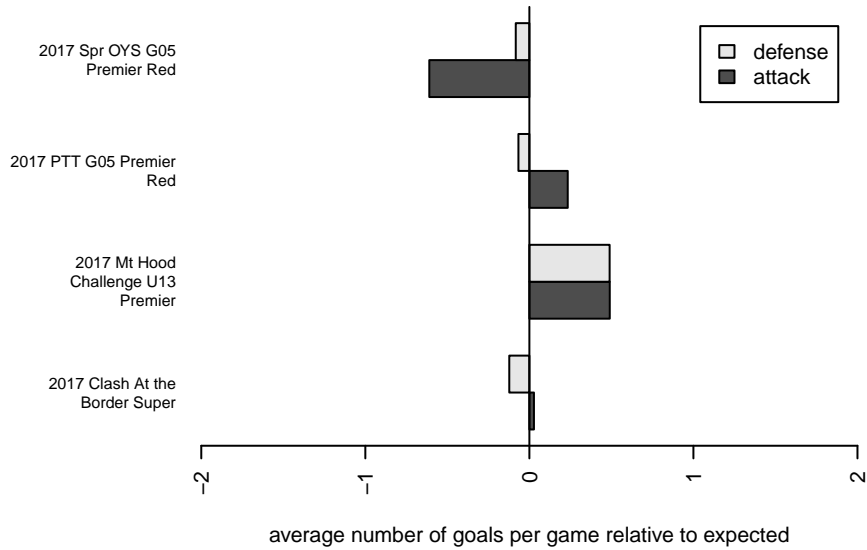

Washington Timbers Red 1 G05

Washington Timbers
 Vancouver, WA
 G05 total strength=1129
 attack=1.97 defense=4.98
 fall league = PTT G05 Premier Red
 spr league = Spr OYS G05 Premier Red

alt names used:
 WA Timbers 05G Red 1
 WASHINGTON TIMBERS FC 05G RED 1
 WTFC G05 Red 1
 WA Timbers 05G Red 1

Venues played:
 2017 Clash At the Border Super
 2017 Mt Hood Challenge U13 Premier
 2017 PTT G05 Premier Red
 2017 Spr OYS G05 Premier Red

Washington Timbers Red 1 G05
 Dots are actual minus expected GF (blue circles) and GA (red triangles).
 Blue line is smoothed change in attack strength. Red is smoothed change in defense strength.

**attack and defense variance (black dot)
relative to other teams
and top 10 in region**

**attack and defense rating
relative to others at age
and all opponents in last 13 months**

Performance relative to 13 month average