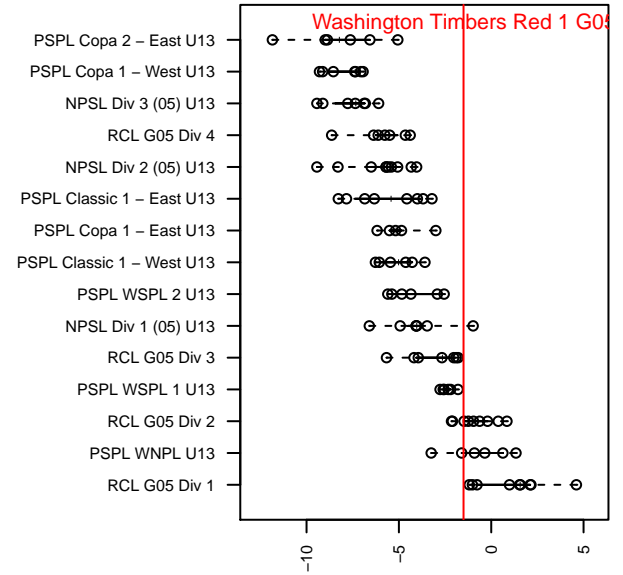

Washington Timbers Red 1 G05

Washington Timbers
 Vancouver, WA
 G05 total strength=1129
 attack=1.97 defense=4.98
 fall league = PTT G05 Premier Red
 spr league = Spr OYS G05 Premier Red

alt names used:
 WA Timbers 05G Red 1
 WASHINGTON TIMBERS FC 05G RED 1
 WTFC G05 Red 1
 WA Timbers 05G Red 1

Venues played:
 2017 Clash At the Border Super
 2017 Mt Hood Challenge U13 Premier
 2017 PTT G05 Premier Red
 2017 Spr OYS G05 Premier Red

Washington Timbers Red 1 G05
 Dots are actual minus expected GF (blue circles) and GA (red triangles).
 Blue line is smoothed change in attack strength. Red is smoothed change in defense strength.

**attack and defense variance (black dot)
relative to other teams
and top 10 in region**

**attack and defense rating
relative to others at age
and all opponents in last 13 months**

Performance relative to 13 month average